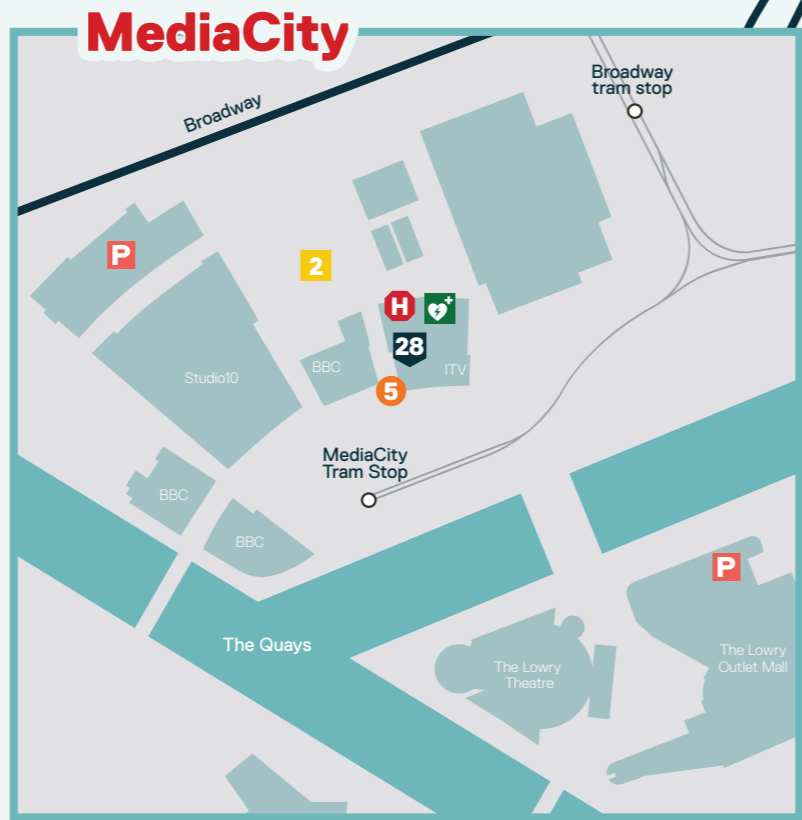

Our campus at MediaCity is a mile and a half from our main campus and, for the Open Day, is connected via a free shuttle bus running regularly throughout the day. Have a look in your guide for more details about where you can catch this shuttle as well as our accommodation shuttle.

CAMPUS MAP KEY

- P** Car Park
- +** AEDs (Defibrillators)

Main University Buildings

- 1** Maxwell Building
University Health Centre
Main Reception
- 2** Maxwell Hall
- 3** Gilbert Rooms
- 4** Peel Building
Next to Porters Room Grd Floor
- 5** Newton Building
Thermal Measurement Laboratory
Foyer
- 6** Salford Smart Home
- 7** Cockcroft Building
Energy House
- 8** Lady Hale Building
- 9** New Adelphi Building
Reception (Atrium)
- 10** Clifford Whitworth Library
Foyer
- 11** Chapman Building
- 12** School of Science, Engineering & Environment Building (SEE Building)
Foyer
- 13** University House
Foyer
- 14** Sports Centre
- 15** Faith Centre
- 16** Mary Seacole Building
Grd & 2nd Floor Foyer
- 17** Brian Blatchford Building
- 18** Busy Bees Childrens Nursery
- 19** Allerton Building
Main Reception
- 20** Podiatry Clinic
- 21** Energy House 2.0
- 22** Joule House
Smart Meters-Smart Homes Laboratory
- 23** The Old Fire Station Cafe
- 24** Alumni House
- 25** The Old Fire Station
Foyer
- 26** Crescent House
Foyer
- 27** Humphrey Booth House
- 28** University of Salford (MediaCity)
Behind Reception in Foyer

Accommodation

- A** Peel Park Quarter
- B** John Lester Court
- C** Eddie Colman Court

Food and drink

- Maxwell Shop
- A** Maxwell Restaurant
- Subway
- B** New Adelphi Café
- C** Campus Convenience Store
- D** Library Café
- E** Chapman Restaurant
- F** The Old Fire Station Café
- G** Allerton Restaurant
- G** Allerton Starbucks
- Student Shop
- H** MediaCity Café

Open day bus stops

- 1** New Adelphi/Peel Park Quarter accommodation
- 2** MediaCity

Check-in points

- 1** Peel Park A
- 2** Peel Park B
- 3** Frederick Road A
- 4** Frederick Road B
- 5** MediaCity

OPEN DAY CAMPUS MAP