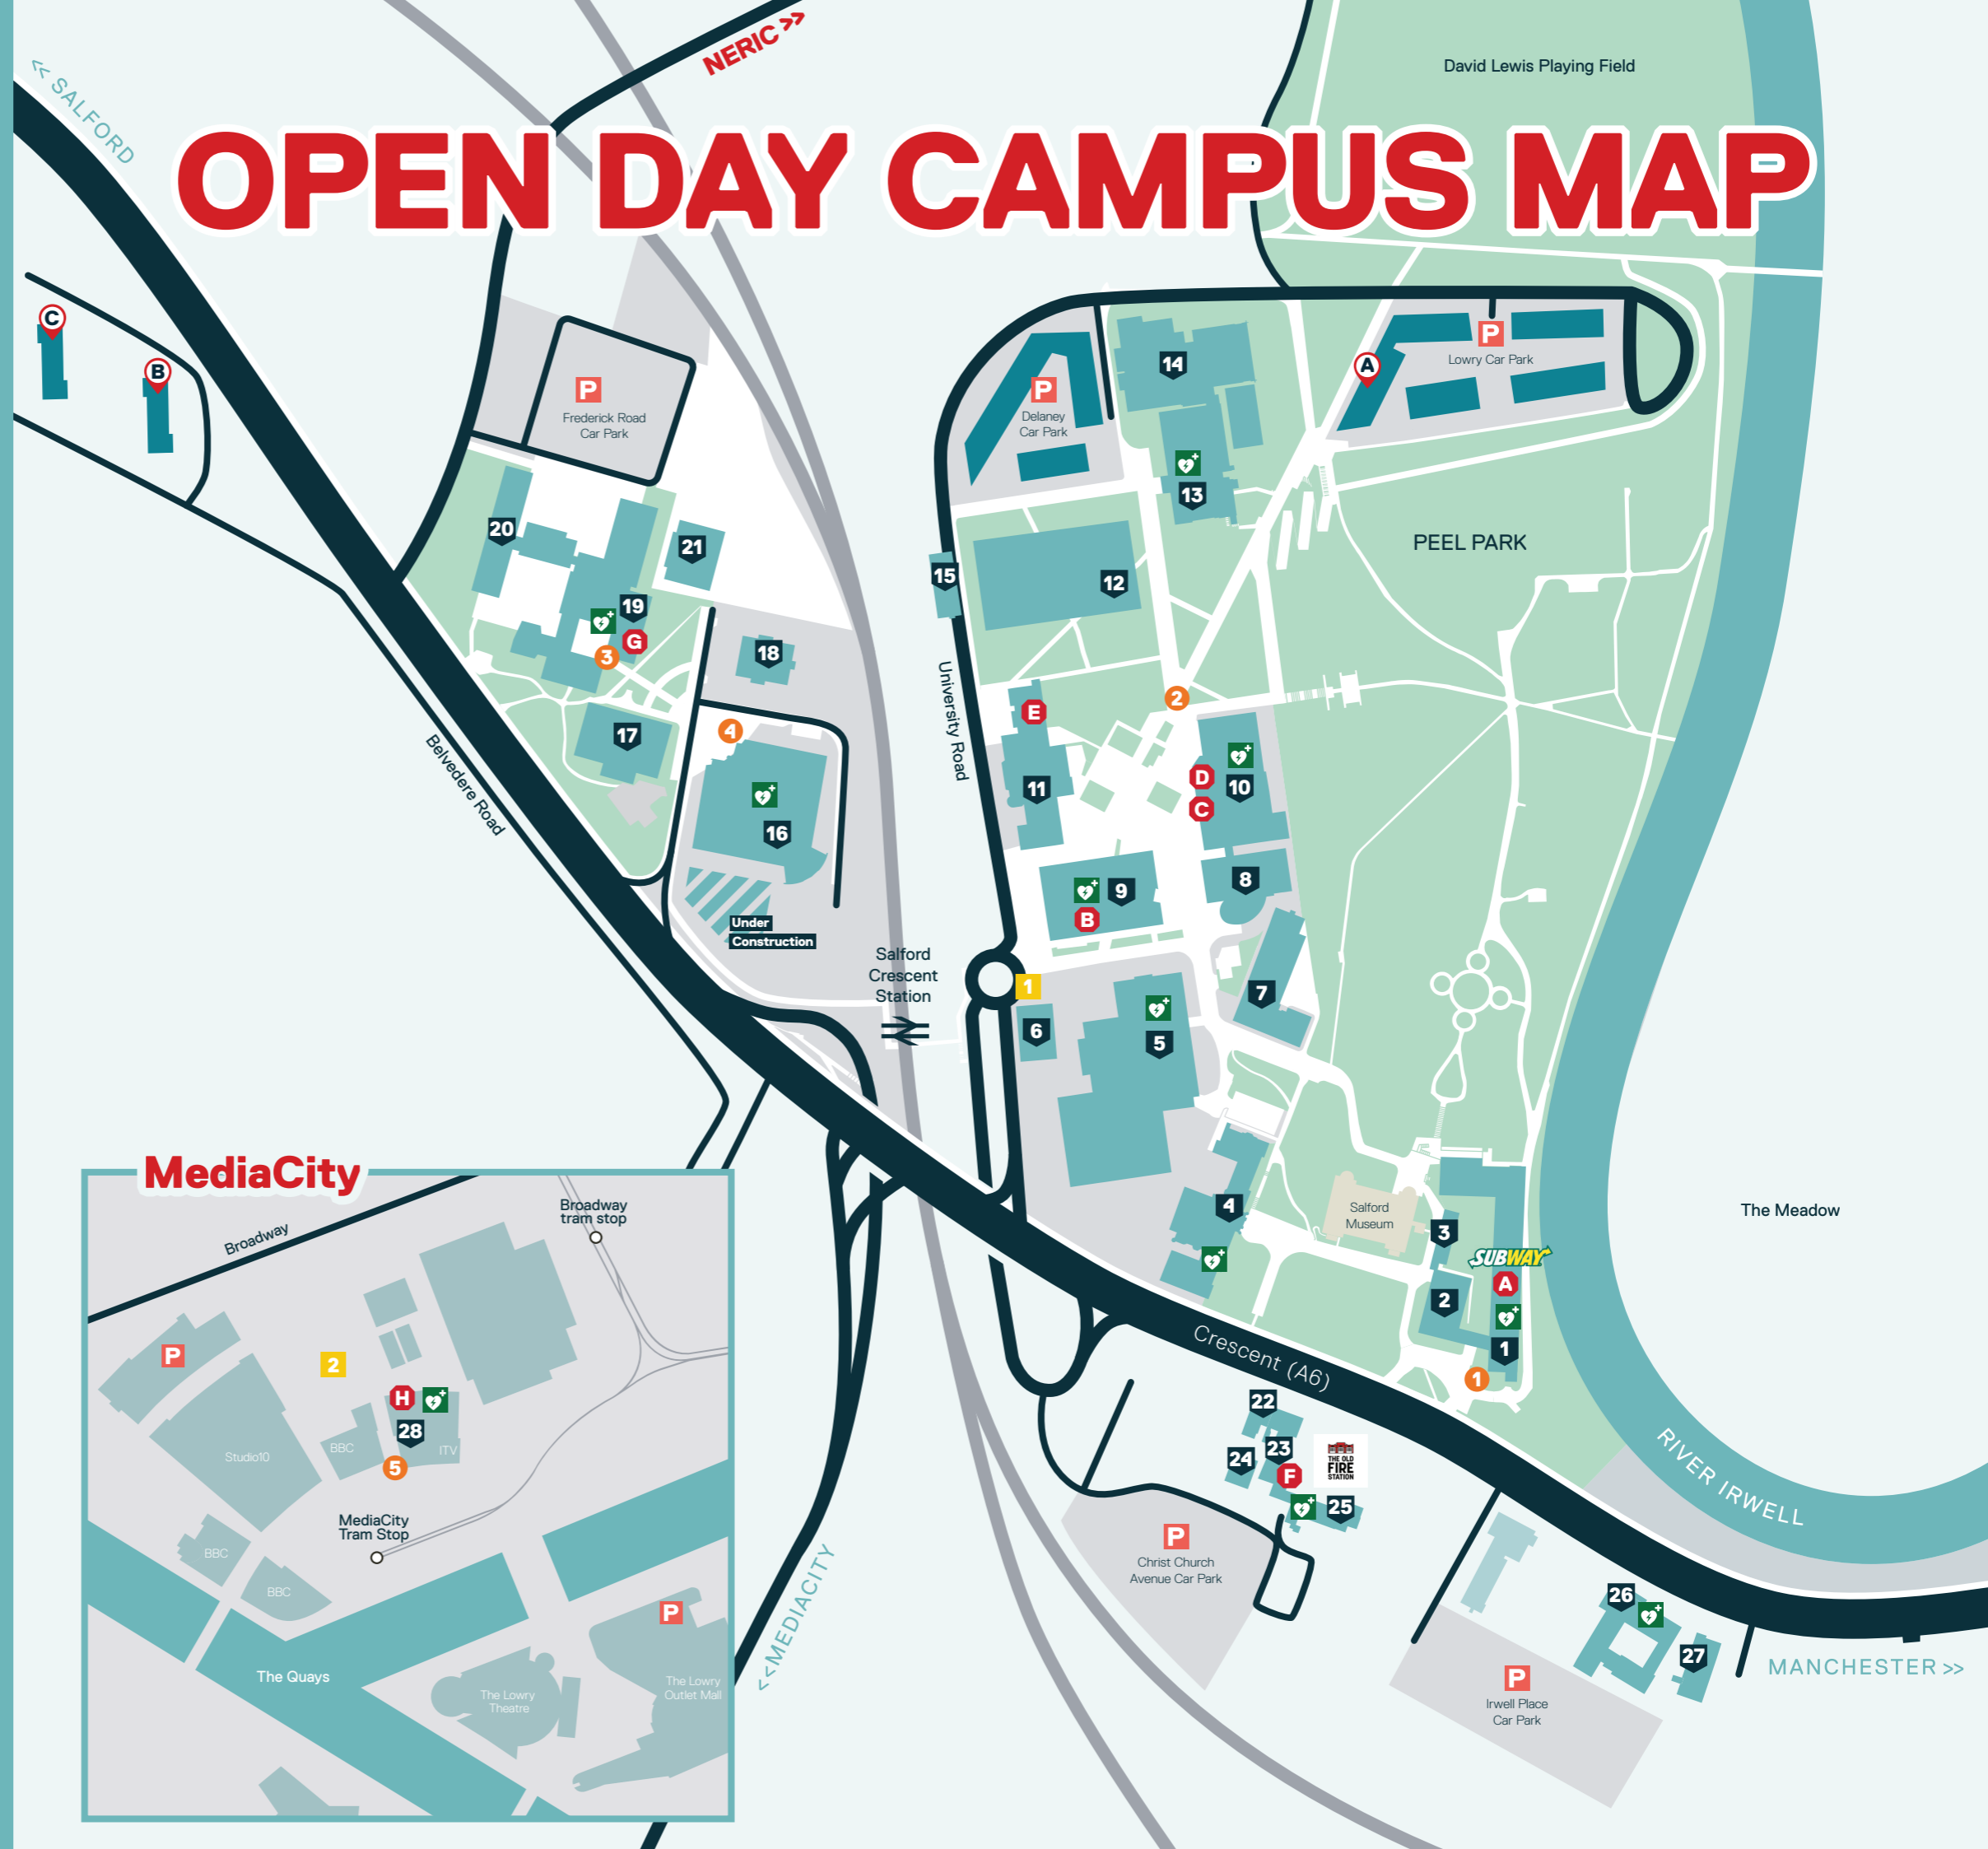

University of
Salford
MANCHESTER

VISIT US

The University of Salford is situated just a mile and a half from Manchester city centre and we have excellent transport links, with Salford Crescent train station on campus and regular bus services stopping along the Crescent.

Our campus at MediaCity is a mile and a half from our main campus and, for the Open Day, is connected via a free shuttle bus running regularly throughout the day. Have a look in your guide for more details about where you can catch this shuttle as well as our accommodation shuttle.

Accommodation

- A** Peel Park Quarter
- B** John Lester Court
- C** Eddie Colman Court

Food and drink

- Maxwell Shop
- A** Maxwell Restaurant
- Subway
- B** New Adelphi Café
- C** Campus Convenience Store
- D** Library Café
- E** Chapman Restaurant
- F** The Old Fire Station Café
- G** Allerton Restaurant
- G** Allerton Starbucks
- Student Shop
- H** MediaCity Café

Open day bus stops

- 1** New Adelphi/Peel Park Quarter accommodation
- 2** MediaCity

Check-in points

- 1** Peel Park A
- 2** Peel Park B
- 3** Frederick Road A
- 4** Frederick Road B
- 5** MediaCity

OPEN DAY CAMPUS MAP